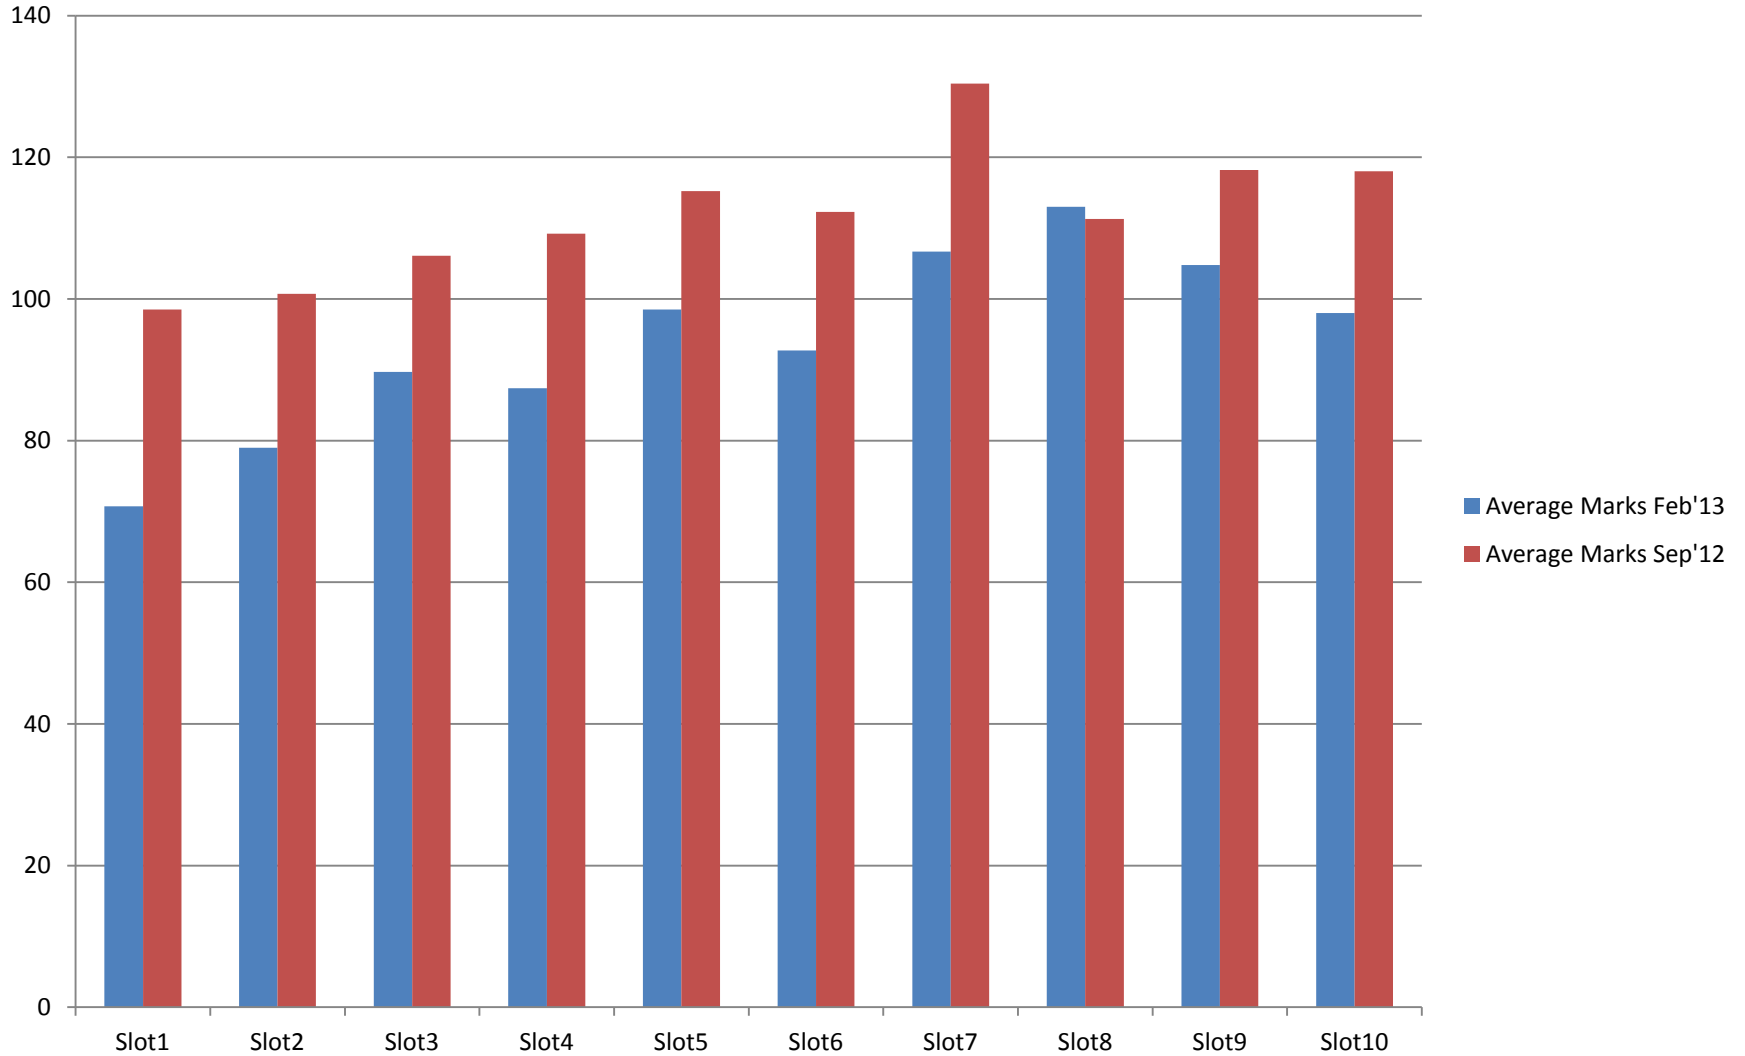

Average Marks

Avg. Marks slot wise comparison Sep'12 Vs Feb'13

Category & Gender-wise Score Analysis

Number & Percent Candidate Count Getting Above Average Score- Category Wise

Category	> Avg Score	=< Avg Score	Total	% Above	% =Below
General	38347	41256	79603	48.17%	51.83%
OBC	7280	19720	27000	26.96%	73.04%
SC	2425	6999	9424	25.73%	74.27%
ST	286	1124	1410	20.28%	79.72%
Total	48338	69099	117437	41.16%	58.83%