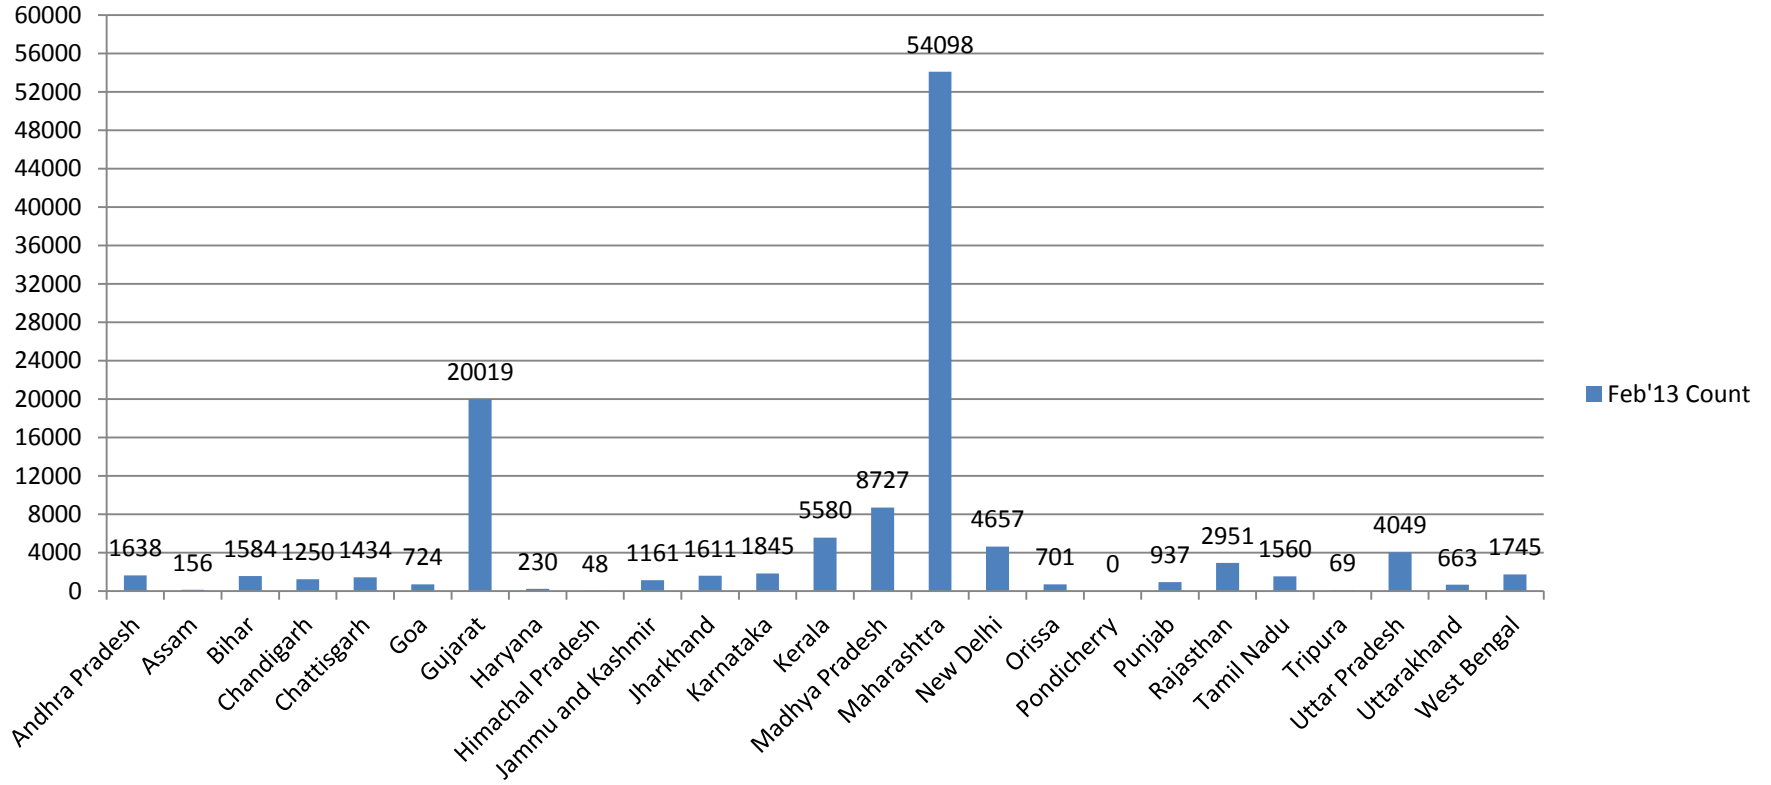

National View-Section wise

	QT&DI	LR	LC	GA
Average	20.4	31.3	21.02	21.4

National Score Range

Range of Score	Count of Candidates
=>300	325
250-299	2422
200-249	6358
150-199	12191
100-149	23765
50-99	41612
1-49	29311
0	314
-ve	1139
Total	117437

State-wise Count

Feb'13 Count

State-Wise Count Feb'12 Vs Sept'12 Vs Feb'13

Category-Wise Distribution

Count

68:23:8:1

Average Marks

Gender-Wise