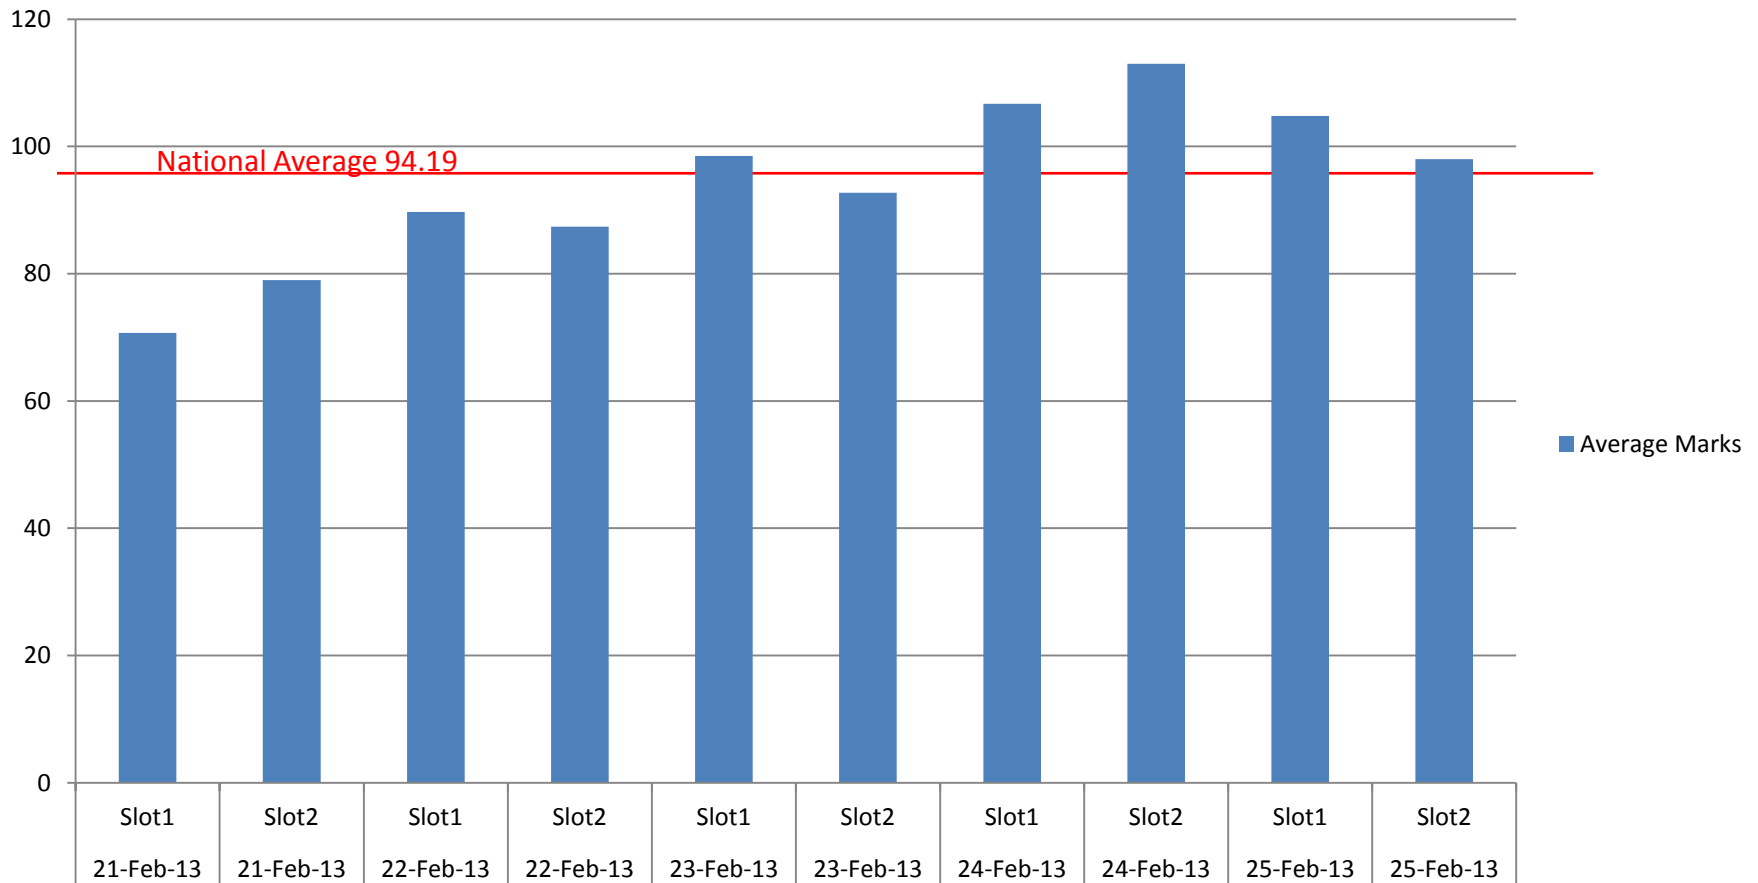

Count

65:35

Average Marks

City-wise Avg. Marks

Average Score

State-Wise Avg. Marks

Average Marks

Avg. Marks Slot-Wise

Average Marks

Avg. Marks slot wise comparison Sep'12 Vs Feb'13

Category & Gender-wise Score Analysis

Number & Percent Candidate Count Getting Above Average Score- Category Wise

Category	> Avg Score	=< Avg Score	Total	% Above	% =Below
General	38347	41256	79603	48.17%	51.83%
OBC	7280	19720	27000	26.96%	73.04%
SC	2425	6999	9424	25.73%	74.27%
ST	286	1124	1410	20.28%	79.72%
Total	48338	69099	117437	41.16%	58.83%

Number & Percent Candidate Count Getting Above Average Score- Gender Wise

Gender	> Avg Score	=< Avg Score	Total	% Above	% =Below
Male	32738	43797	76535	42.78%	57.22%
Female	15600	25302	40902	38.14%	61.86%
Total	48338	69099	117437	41.16%	58.83%