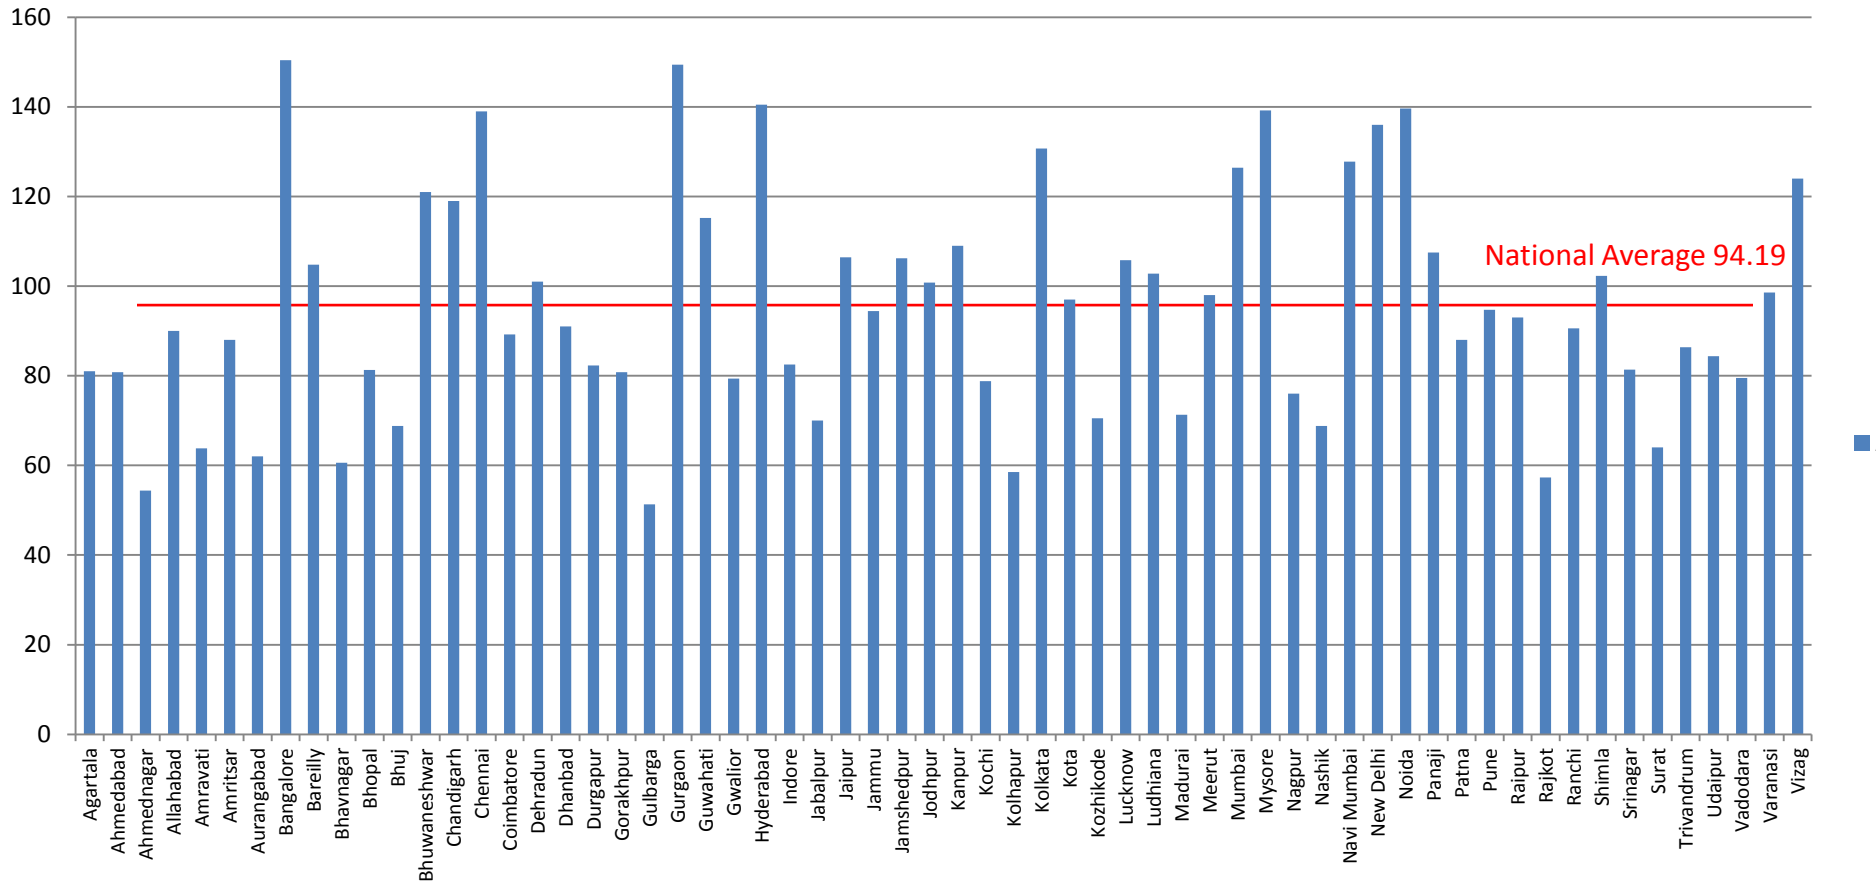

Count

65:35

Average Marks

City-wise Avg. Marks

Average Score

State-Wise Avg. Marks

Average Marks

Avg. Marks Slot-Wise