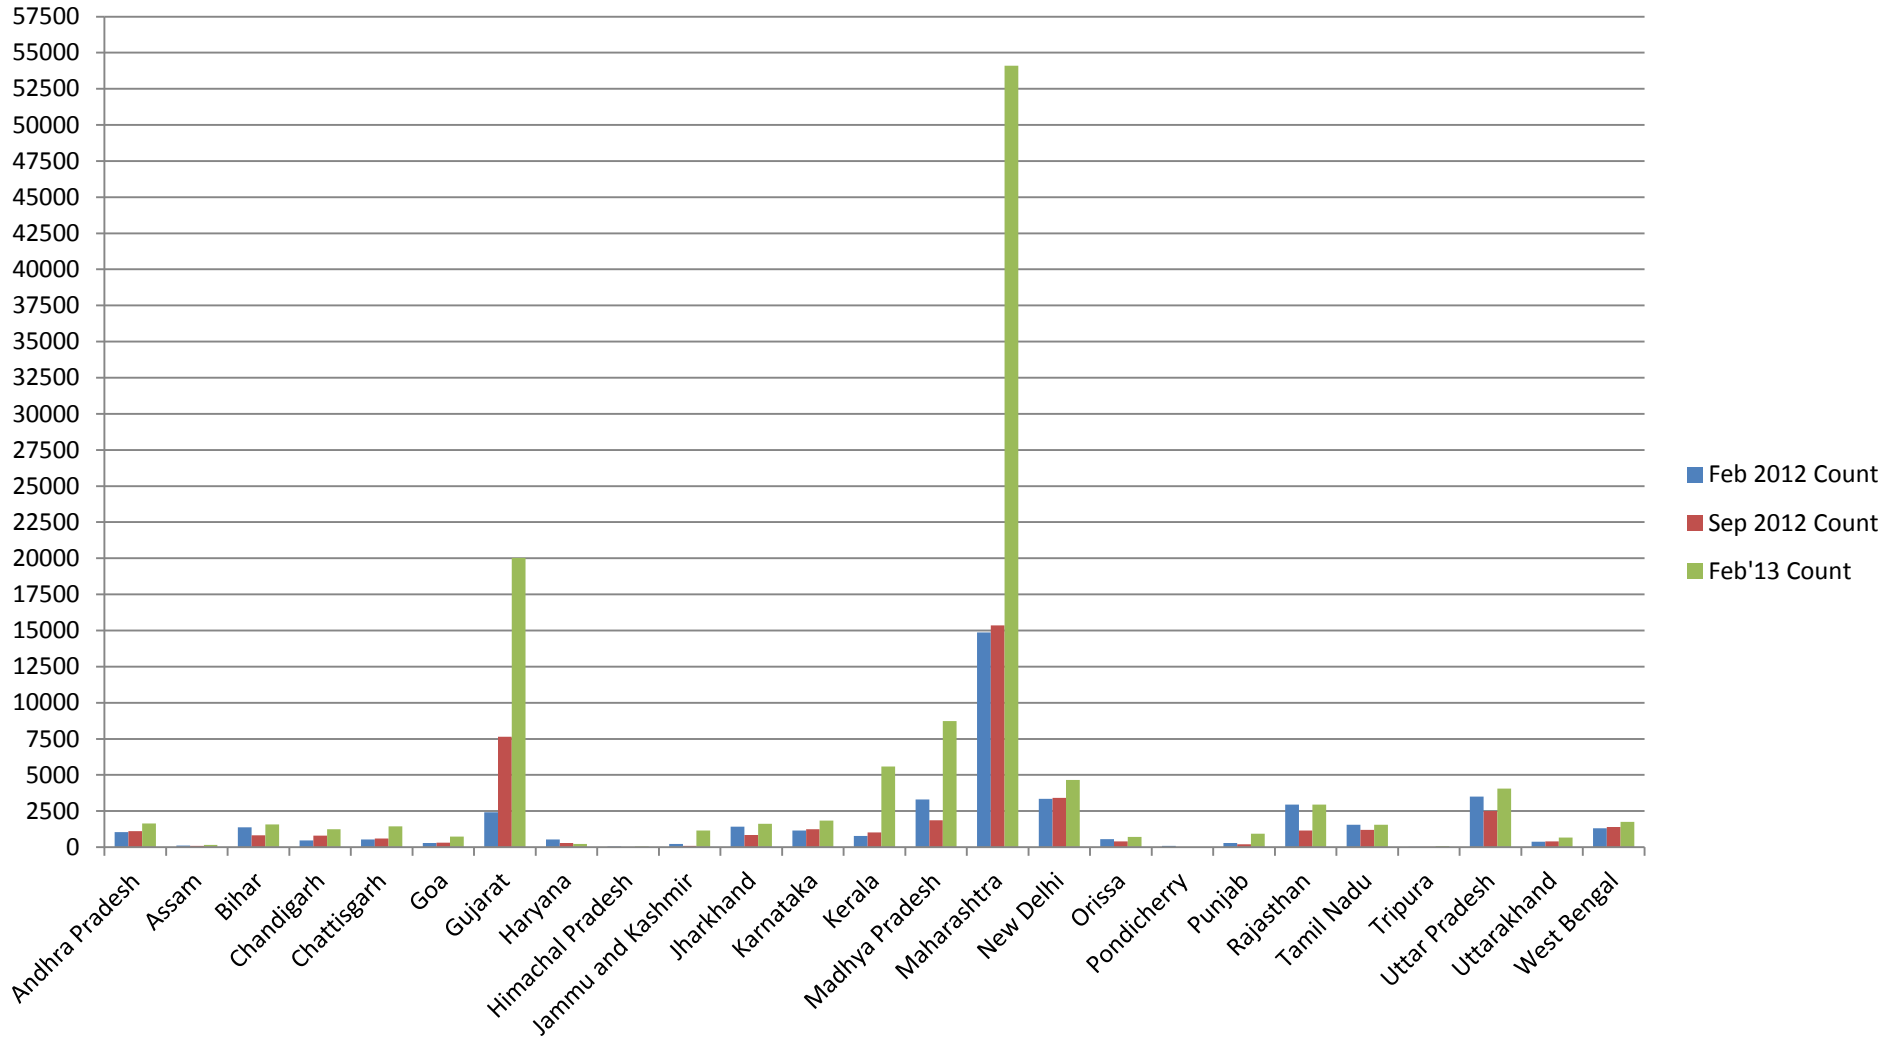

State-Wise Count Feb'12 Vs Sept'12 Vs Feb'13