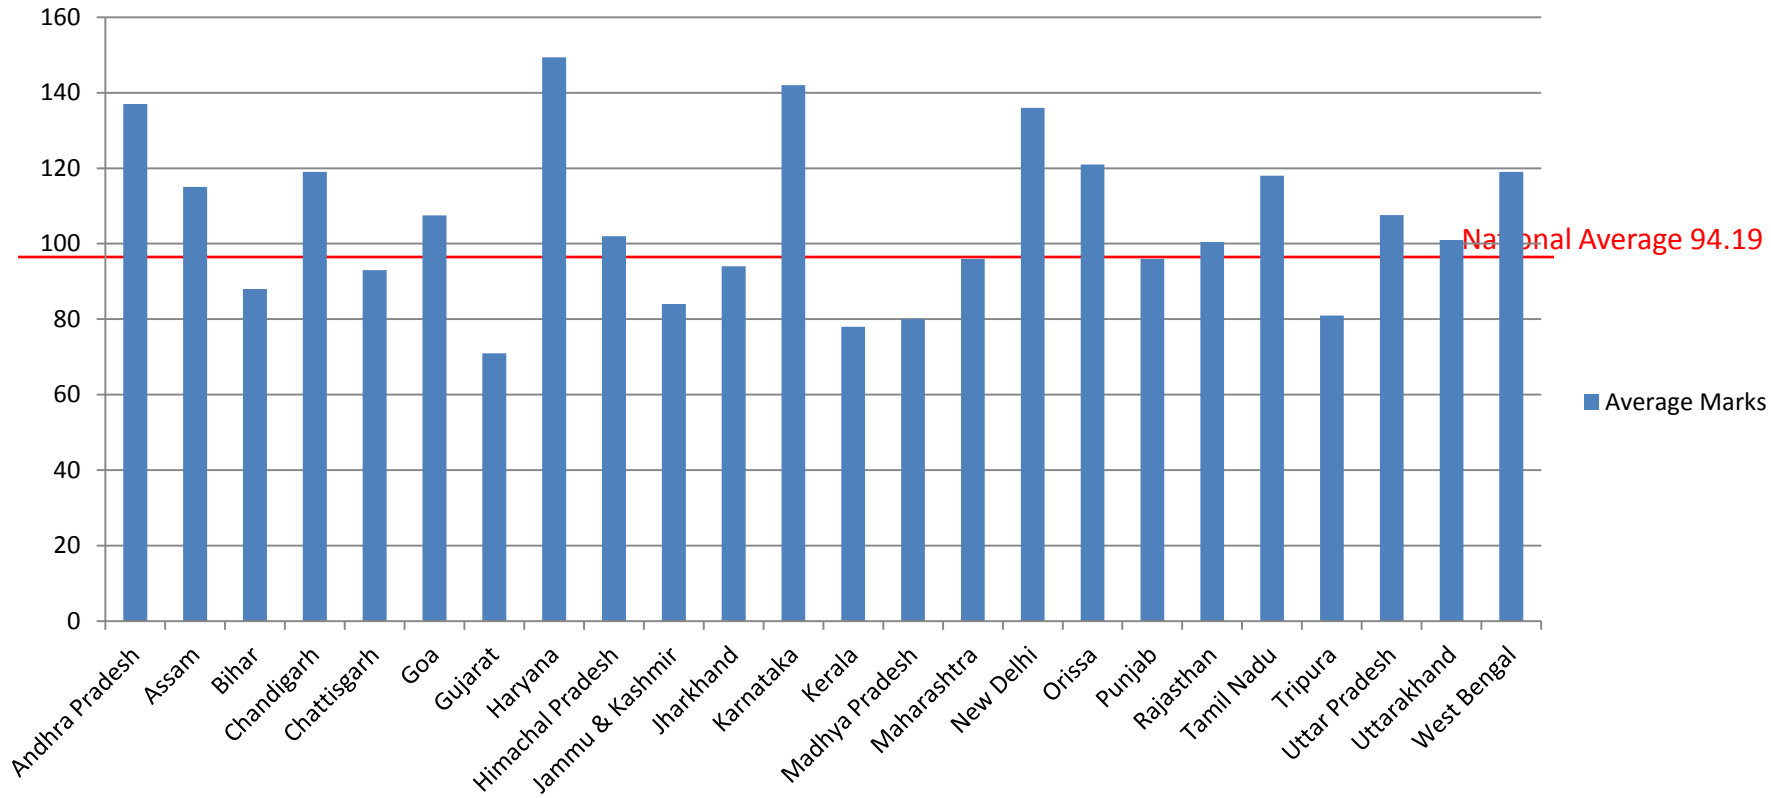

State-Wise Avg. Marks

Average Marks